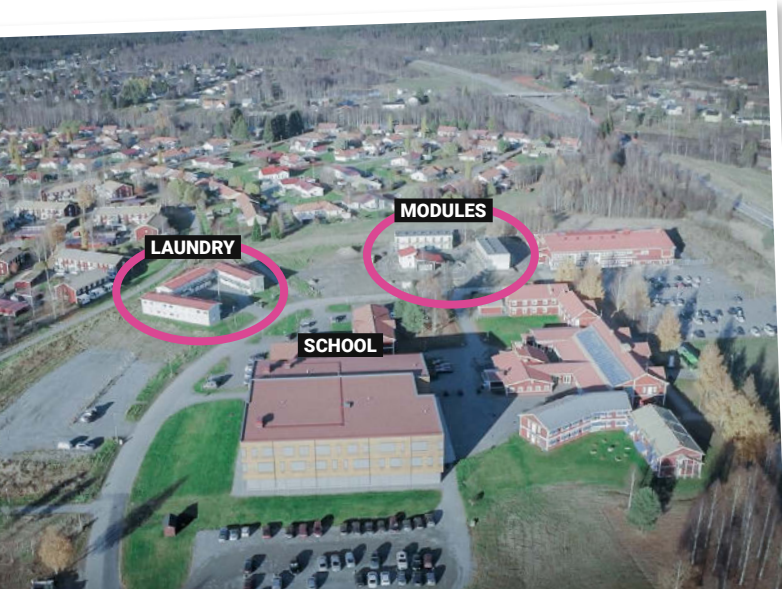

WELCOME TO BODEN GAME CAMP 28 M2 MODULE

SHORT INFO ABOUT THE MODULE

- » Size: 28 m2.
- » Rent: 5 376 SEK/month.
- » Rental period 10 months 16/8–15/6. No rent-free months.
It is possible to stay during the summer of '25, which will be handled in the spring of '25.
The agreement is signed from 16/8.
The rent is paid monthly in advance. Three months' notice if you move during the year.
- » Furnished with bed, desk + chair, dining table + chairs, wardrobe.
- » **Blanket and pillow not included.** (Inventories included, see page 3)
- » Shared laundry room (washing time 8-21) and gym nearby.
- » Internet connection requires own network cable and Wi-Fi requires own router.
For faster connection, you can pay SEK 200 extra per month.

NOTICE

- » Apply for housing allowance
- » Get home insurance
- » Change address
- » No pets allowed

DISTANCE

Boden city center 9 km
Coop Sävast (grocery store) 700 m
Ica Nära (grocery store) 2 km
Luleå city center 30 km

BUSES

County traffic, line 23/28 (Boden-Luleå)
Local traffic, line 3 (Boden-Sävast)

CONTACT / HOUSING QUESTIONS
studentbostader@bodenbusinesspark.se

BODEN
GAME CAMP

FOLLOW US ON INSTAGRAM & LINKEDIN @BODENGAMECAMP