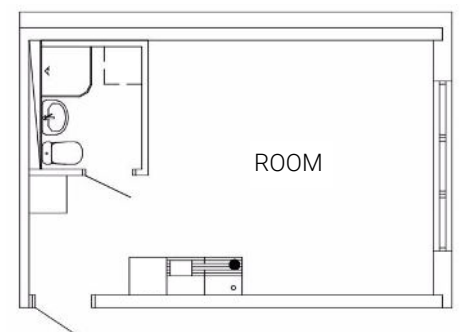

CONTACT / HOUSING QUESTIONS
studentbostader@bodenbusinesspark.se

BODEN
GAME CAMP